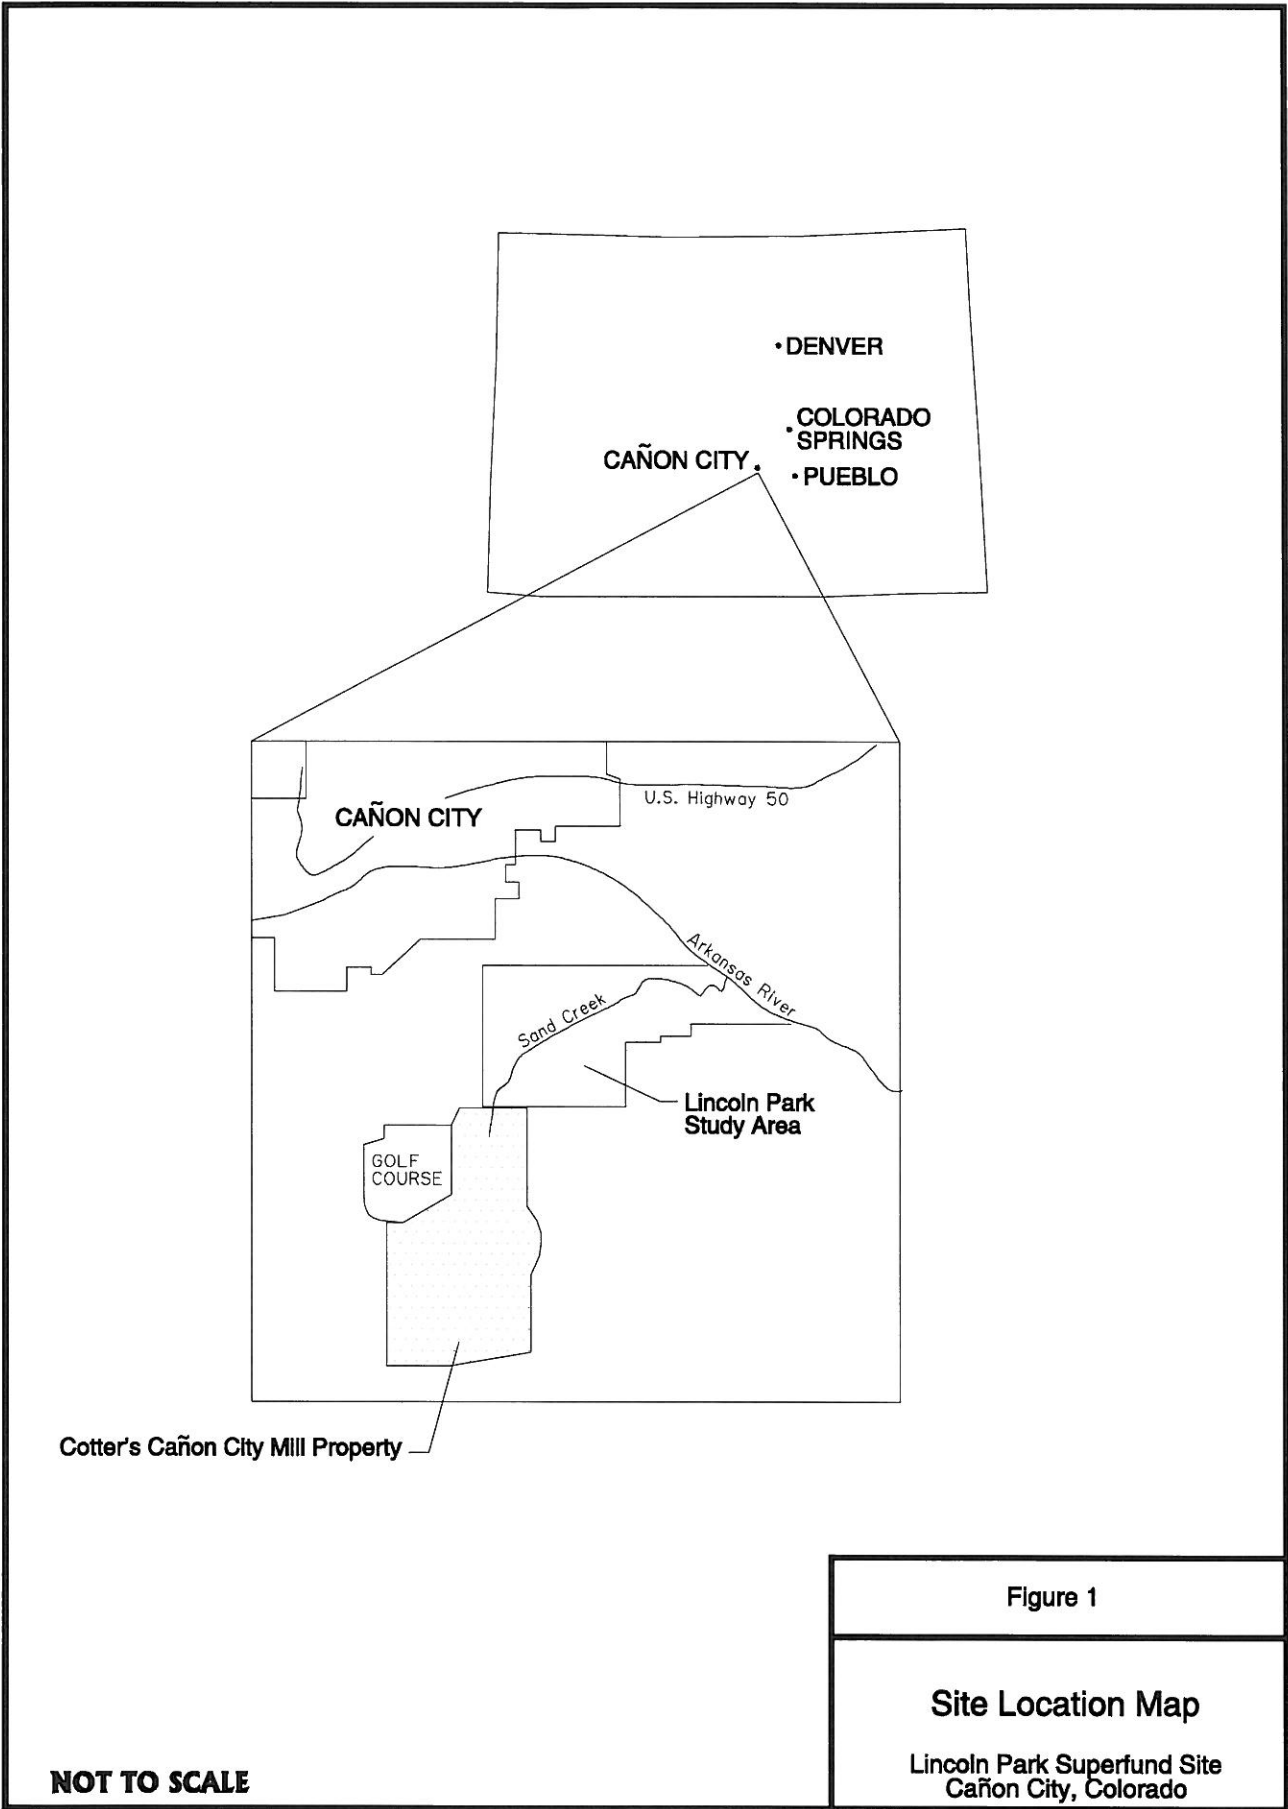

T:\CADD\3280-RAC8-LincolnPark\ROD\CADD\FIG1.DWG

NOT TO SCALE

Figure 1

Site Location Map

Lincoln Park Superfund Site
Cañon City, Colorado